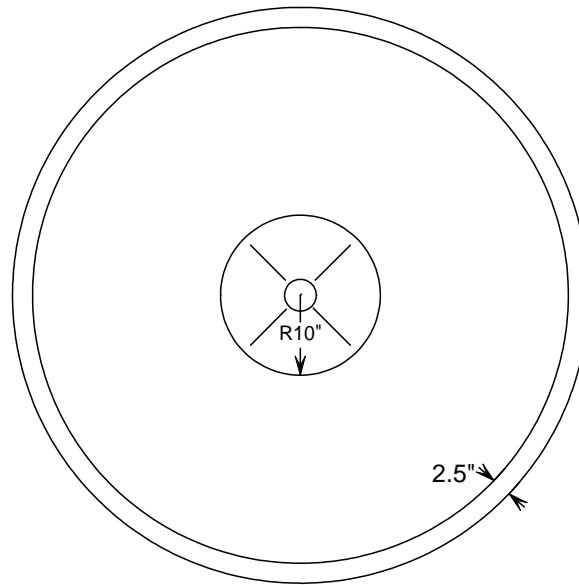

## AS 500-1500 Top Configurations

Please consult your dealer for specific tank availability

EZ TOP VIEW

20" Tuff Tite Riser

Basic Pvc Riser