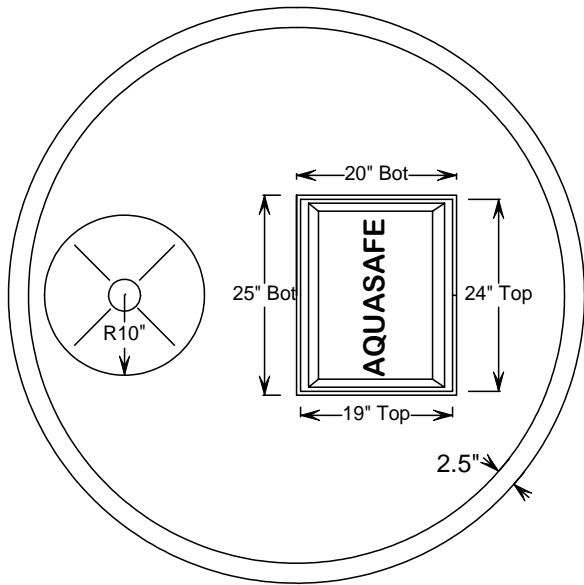

## AS 500-1500 Top Configurations

Please consult your dealer for specific tank availability

EZ TOP VIEW

20" Tuff Tite Riser

Basic Pvc Riser