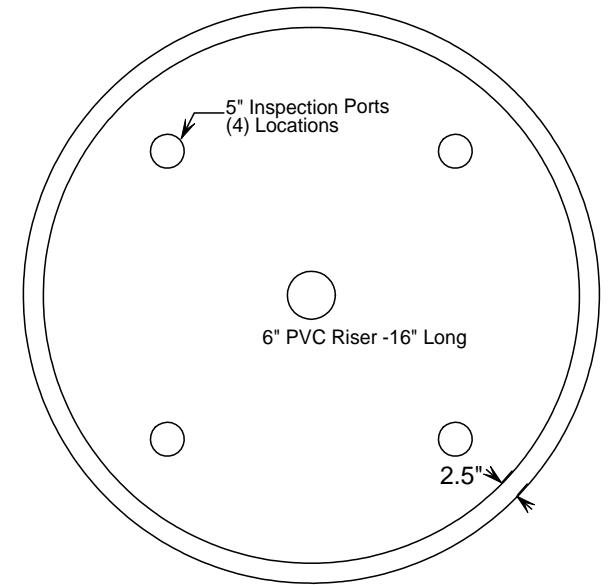

AS 500-1500 Top Configurations

Please consult your dealer for specific tank availability

EZ TOP VIEW

20" Tuff Tite Riser

Basic Pvc Riser