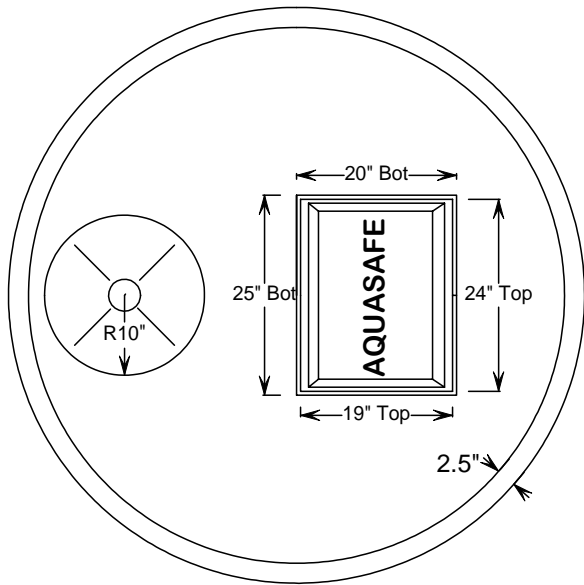

AS 500-1500 Top Configurations

Please consult your dealer for specific tank availability

EZ TOP VIEW

20" Tuff Tite Riser

Basic Pvc Riser