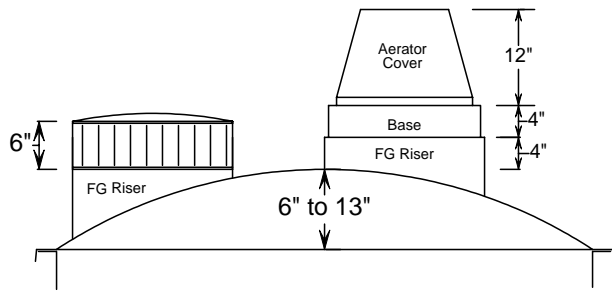

AS 500-1500 Top Configurations

Please consult your dealer for specific tank availability

EZ TOP VIEW

20" Tuff Tite Riser

Basic Pvc Riser