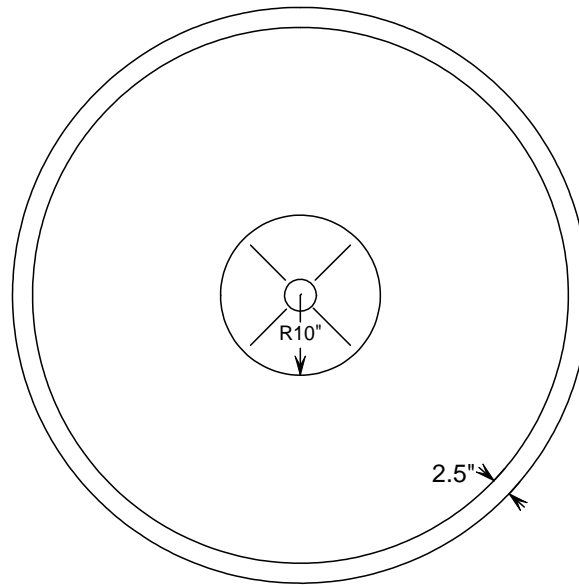

AS 500-1500 Top Configurations

Please consult your dealer for specific tank availability

EZ TOP VIEW

20" Tuff Tite Riser

Basic Pvc Riser