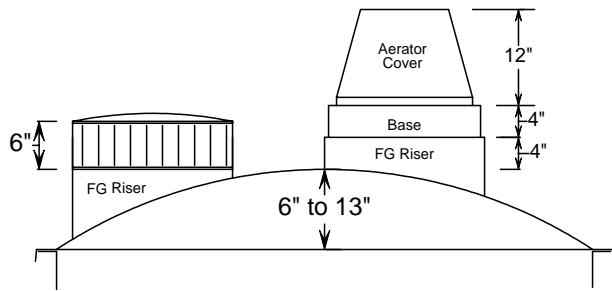

## AS 500-1500 Top Configurations

Please consult your dealer for specific tank availability

EZ TOP VIEW

20" Tuff Tite Riser

Basic Pvc Riser