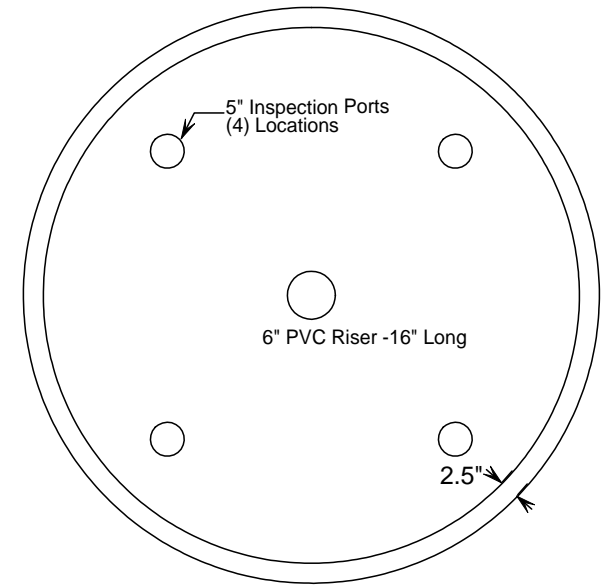

## AS 500-1500 Top Configurations

Please consult your dealer for specific tank availability

EZ TOP VIEW

20" Tuff Tite Riser

Basic Pvc Riser