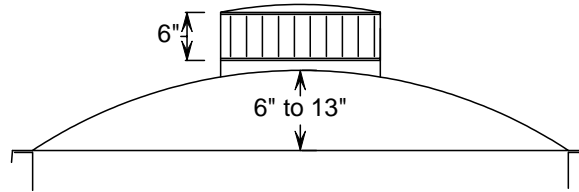

## AS 500-1500 Top Configurations

Please consult your dealer for specific tank availability

EZ TOP VIEW

20" Tuff Tite Riser

Basic Pvc Riser