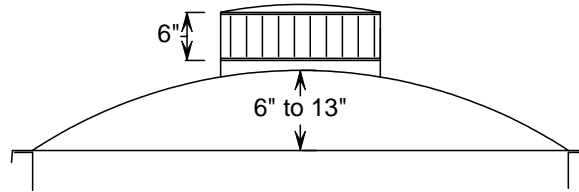

AS 500-1500 Top Configurations

Please consult your dealer for specific tank availability

EZ TOP VIEW

20" Tuff Tite Riser

Basic Pvc Riser